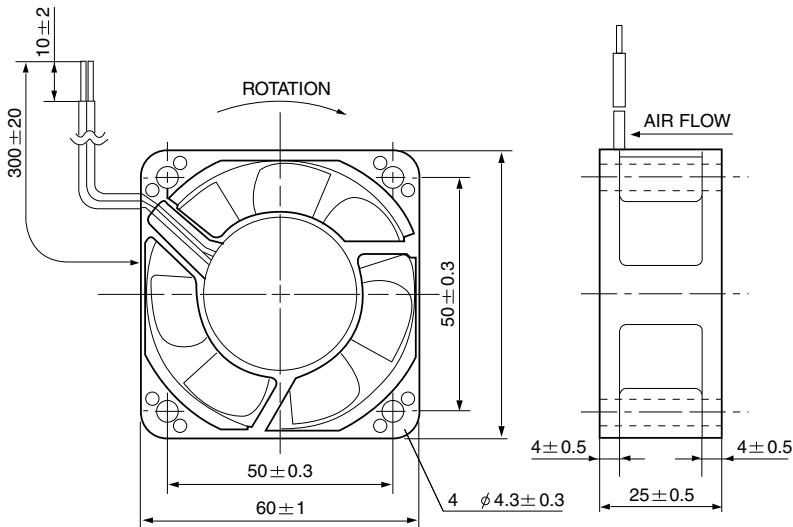

## External Dimensions:

## Specifications

Fan Size:	60X60X25mm (2.36X2.36X0.98")
Rated Voltage:	12V
Rated Current:	0.08 Amp
Air Flow:	12 CFM
Rated Input Power:	0.96 W
Maximum Air Pressure:	0.07 Inch/H2O
Noise:	20 dBA
Rated Speed:	2600 RPM
Bearing:	2 Ball Bearings