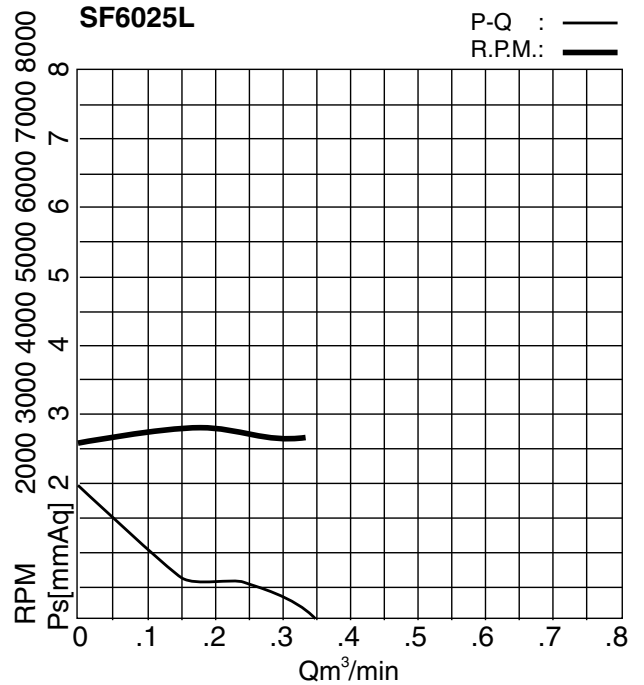

# STEALTH Case Fan

Model: SF6025L

## External Dimensions:

## Performance Graph:

## Specifications

Fan Size:	60X60X25mm (2.36X2.36X0.98")
Rated Voltage:	12V
Rated Current:	0.08 Amp
Air Flow:	12 CFM
Rated Input Power:	0.96 W
Maximum Air Pressure:	0.07 Inch/H2O
Noise:	20 dBA
Rated Speed:	2600 RPM
Bearing:	2 Ball Bearings