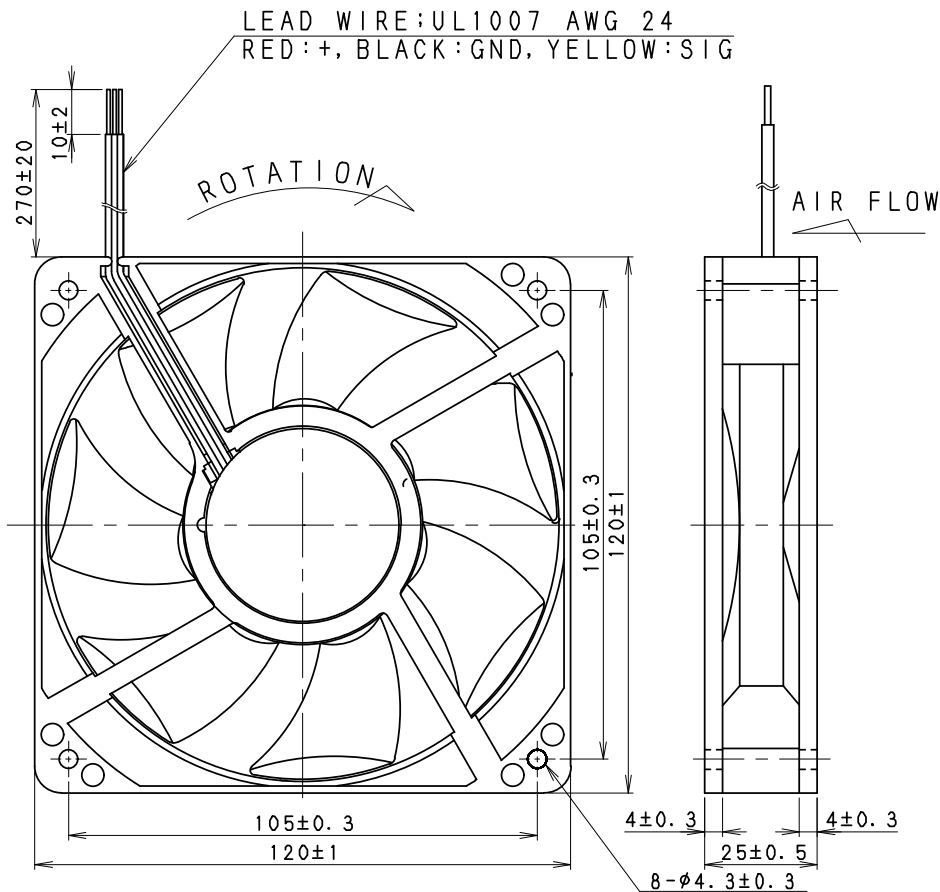

# STEALTH Case Fan

Model: SF12025L

## External Dimensions:

## Specifications:

Fan Size	120x120x25mm 4.72x4.72x0.98"
Voltage	12 V
Current	0.08 Amp
Airflow	53 CFM
Power	0.96 W
Noise	28 dBA
Speed	1500 RPM
Bearing	2 Ball Bearings

**Contact Info:** Mailing Address: 43951 Boscell Road. Fremont, CA 94538