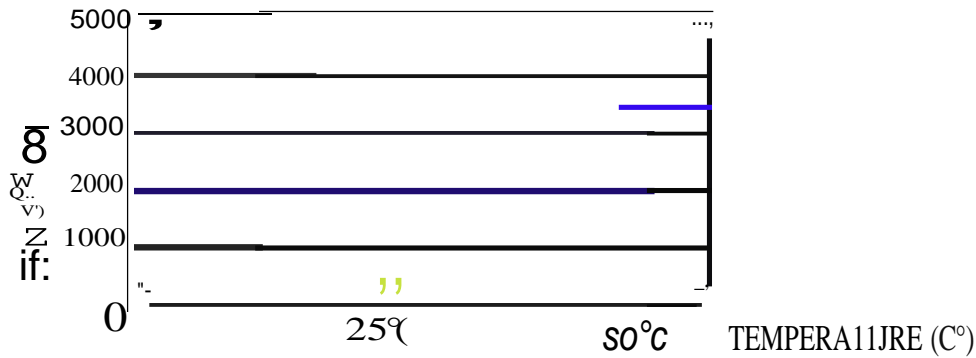

Model: TF8025

External Dimensions:

Performance Curves:

Specifications:

Model#:	Tf8025
Dimension:	80 x 80 x 25 mm (3.15 ¹¹ x 3.15 ¹¹ x 0.98")
Rated Voltage:	12 VDC
Power Input:	1.8-2.8W
Fan Speed:	1950-3400RPM
Air Delivery:	23.8-41.6CFM
Noise Level:	25.5 - 37.5 dB(A)
Bearing Type:	Double Ball Bearing