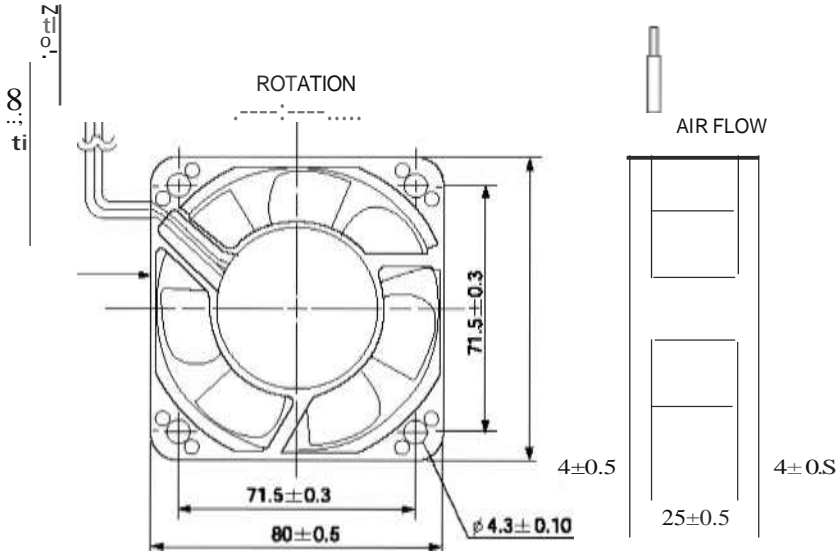

Model: TF8025

External Dimensions:

Performance Curves:

Specifications:

Model#:	Tf8025
Dimension:	80 x 80 x 25 mm (3.15 ¹¹ x 3.15 ¹¹ x 0.98")
Rated Voltage:	12 VDC
Power Input:	1.8-2.8W
Fan Speed:	1950-3400RPM
Air Delivery:	23.8-41.6CFM
Noise Level:	25.5 - 37.5 dB(A)
Bearing Type:	Double Ball Bearing